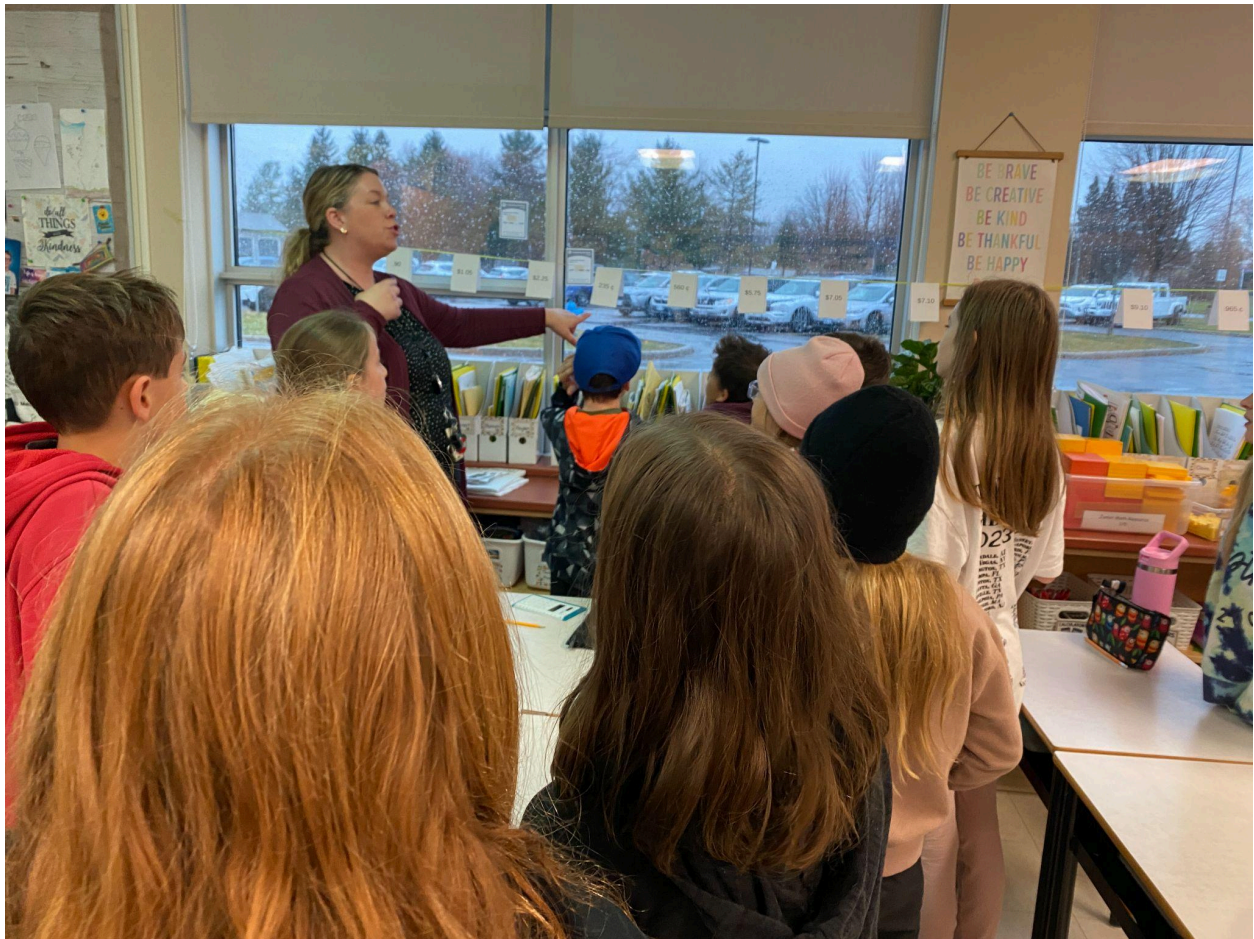

Grade 4 students use various tools to show their conceptual understanding of fractions, using number lines and concept circles.